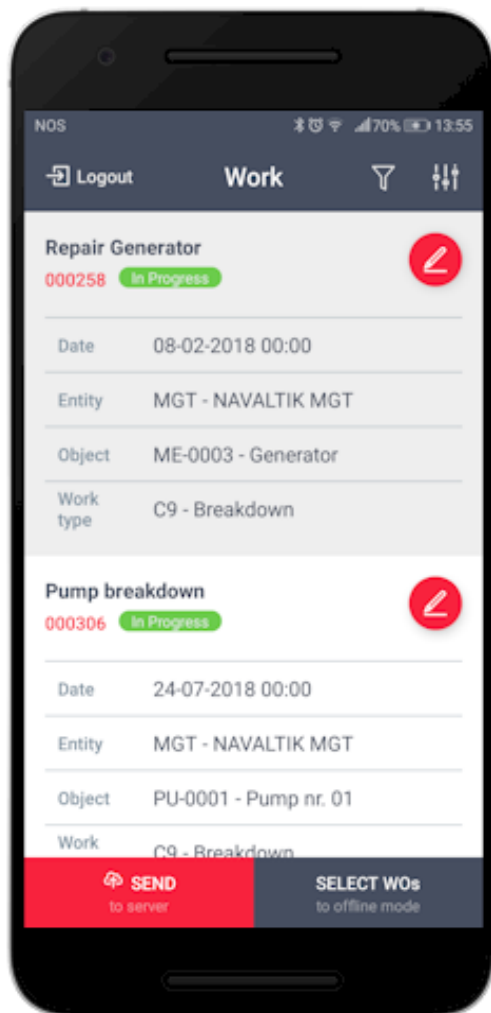

ManWinWin APP

TOTAL MOBILITY IN
MAINTENANCE MANAGEMENT

MANWINWIN
SOFTWARE

IMPROVING MAINTENANCE • SINCE 1981 •

VERSION 1.0
NOV 2018

MANAGE YOUR

"Connect your ManWinWin APP to any database using our Web API "

MAINTENANCE

FROM ANY LOCATION / OFFLINE

Even without Internet, because everything works offline too

INTEGRATED WITH MANWINWIN

Fully integrated with the ManWinWin platform in real time

DAY-TO-DAY OPERATIONS

Provides all the necessary resources for day-to-day operations of job management

ONLINE AUTHENTICATION

Authenticate to ManWinWin, according to access levels defined in backoffice

MOBILE MAINTENANCE

"Readings of any parameters defined in the Work Order, like temperatures, consumption, etc."